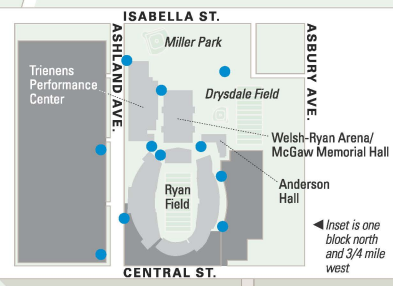

LAKE MICHIGAN

Northwestern University Evanston, Illinois

- Parking
- Campus access road
- Service road (authorized vehicles only)
- Bicycle/pedestrian path
- CTA el station
- Metra railroad station
- Emergency "Blue Light" telephones
- City Emergency "Blue Light" telephones (maintained by the city of Evanston)